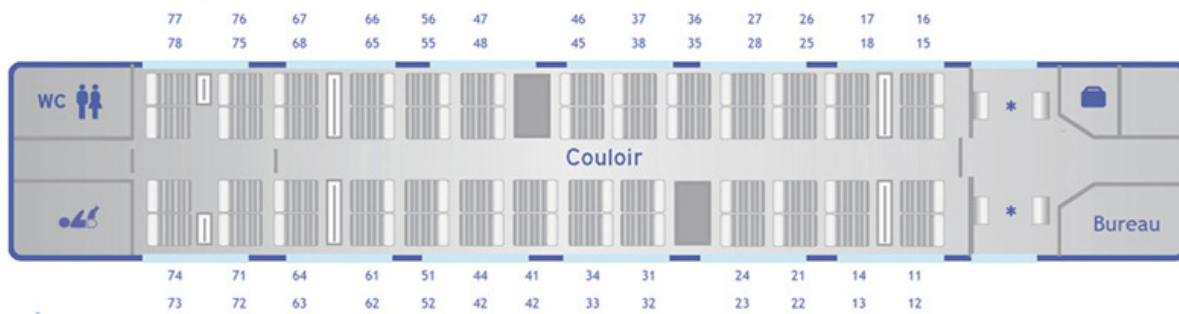

**Coach 1: 31 seats in 1<sup>st</sup> Class and 8 seats in 2<sup>nd</sup> Class**

H: reserved for disabled travellers and companions

**Coach 2: 39 seats in 1<sup>st</sup> Class**

**Coach 3: 39 seats in 1<sup>st</sup> Class**

**Coach 4: Bar-buffet car and 10 seats in 2<sup>nd</sup> Class**

**Coach 5: 52 seats in 2<sup>nd</sup> Class**

**Coach 6: 52 seats in 2<sup>nd</sup> Class**

**Coach 7: 52 seats in 2<sup>nd</sup> Class**

**Coach 8: 60 seats in 2<sup>nd</sup> Class**