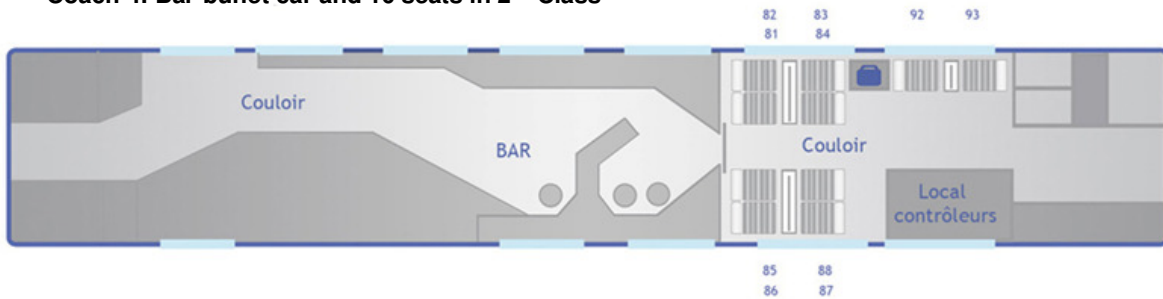

**Coach 1: 31 seats in 1<sup>st</sup> Class and 8 seats in 2<sup>nd</sup> Class**

H: reserved for disabled travellers and companions

**Coach 2: 39 seats in 1<sup>st</sup> Class**

**Coach 3: 39 seats in 1<sup>st</sup> Class**

**Coach 4: Bar-buffet car and 10 seats in 2<sup>nd</sup> Class**

**Coach 5: 52 seats in 2<sup>nd</sup> Class**

**Coach 6: 52 seats in 2<sup>nd</sup> Class**

**Coach 7: 52 seats in 2<sup>nd</sup> Class**

**Coach 8: 60 seats in 2<sup>nd</sup> Class**