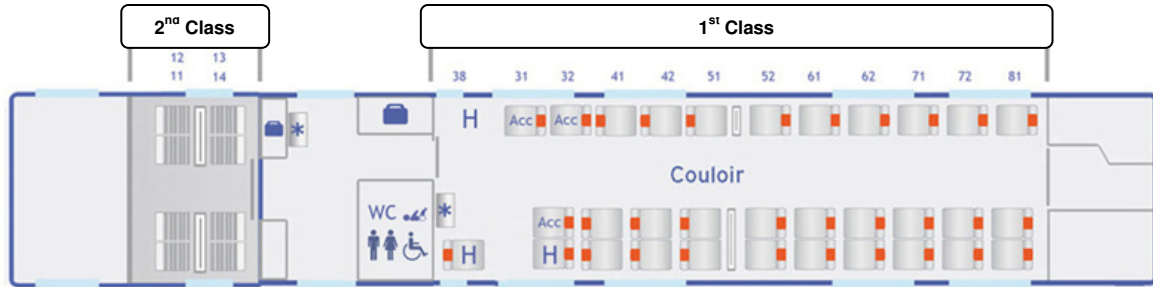

**Coach 1: 31 seats in 1<sup>st</sup> Class and 8 seats in 2<sup>nd</sup> Class**

H: reserved for disabled travellers and companions

**Coach 2: 39 seats in 1<sup>st</sup> Class**

**Coach 3: 39 seats in 1<sup>st</sup> Class**

**Coach 4: Bar-buffet car and 10 seats in 2<sup>nd</sup> Class**

**Coach 5: 52 seats in 2<sup>nd</sup> Class**

**Coach 6: 52 seats in 2<sup>nd</sup> Class**

**Coach 7: 52 seats in 2<sup>nd</sup> Class**

**Coach 8: 60 seats in 2<sup>nd</sup> Class**