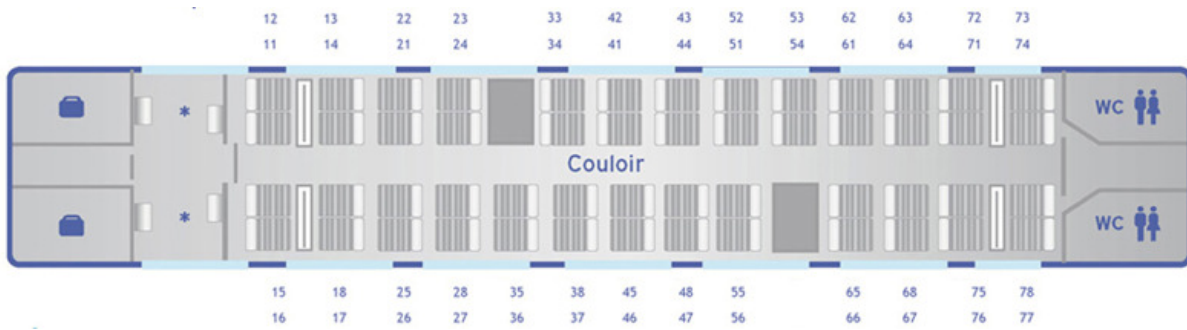

**Coach 1: 31 seats in 1<sup>st</sup> Class and 8 seats in 2<sup>nd</sup> Class**

H: reserved for disabled travellers and companions

**Coach 2: 39 seats in 1<sup>st</sup> Class**

**Coach 3: 39 seats in 1<sup>st</sup> Class**

**Coach 4: Bar-buffet car and 10 seats in 2<sup>nd</sup> Class**

**Coach 5: 52 seats in 2<sup>nd</sup> Class**

**Coach 6: 52 seats in 2<sup>nd</sup> Class**

**Coach 7: 52 seats in 2<sup>nd</sup> Class**

**Coach 8: 60 seats in 2<sup>nd</sup> Class**