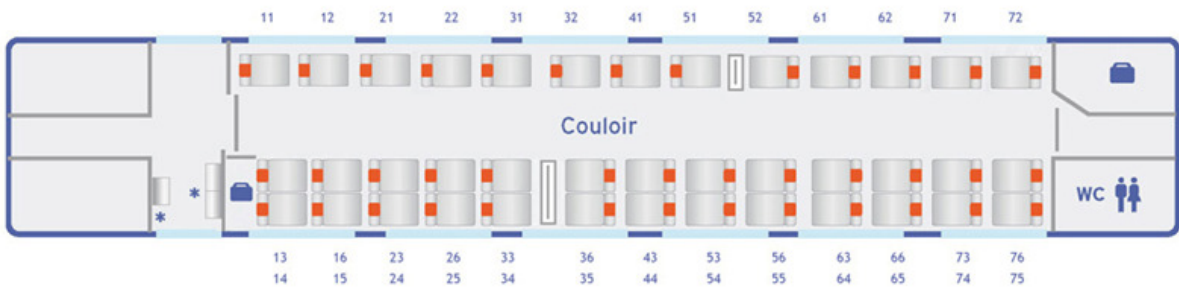

**Coach 1: 31 seats in 1<sup>st</sup> Class and 8 seats in 2<sup>nd</sup> Class**

H: reserved for disabled travellers and companions

**Coach 2: 39 seats in 1<sup>st</sup> Class**

**Coach 3: 39 seats in 1<sup>st</sup> Class**

**Coach 4: Bar-buffet car and 10 seats in 2<sup>nd</sup> Class**

**Coach 5: 52 seats in 2<sup>nd</sup> Class**

**Coach 6: 52 seats in 2<sup>nd</sup> Class**

**Coach 7: 52 seats in 2<sup>nd</sup> Class**

**Coach 8: 60 seats in 2<sup>nd</sup> Class**