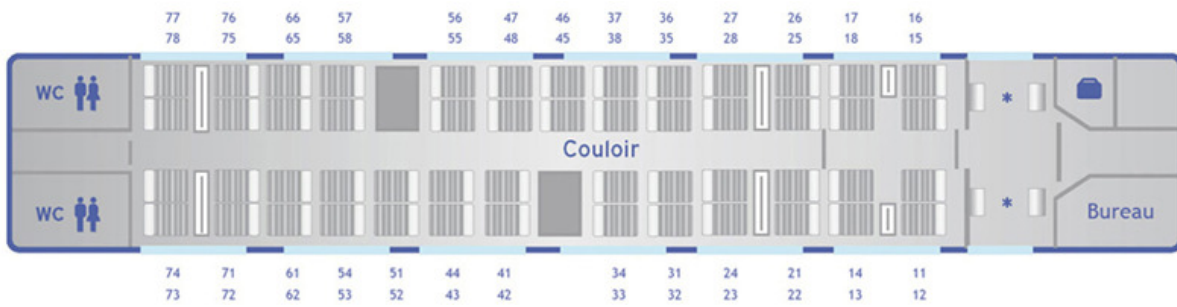

**Coach 1: 31 seats in 1<sup>st</sup> Class and 8 seats in 2<sup>nd</sup> Class**

H: reserved for disabled travellers and companions

**Coach 2: 39 seats in 1<sup>st</sup> Class**

**Coach 3: 39 seats in 1<sup>st</sup> Class**

**Coach 4: Bar-buffet car and 10 seats in 2<sup>nd</sup> Class**

**Coach 5: 52 seats in 2<sup>nd</sup> Class**

**Coach 6: 52 seats in 2<sup>nd</sup> Class**

**Coach 7: 52 seats in 2<sup>nd</sup> Class**

**Coach 8: 60 seats in 2<sup>nd</sup> Class**