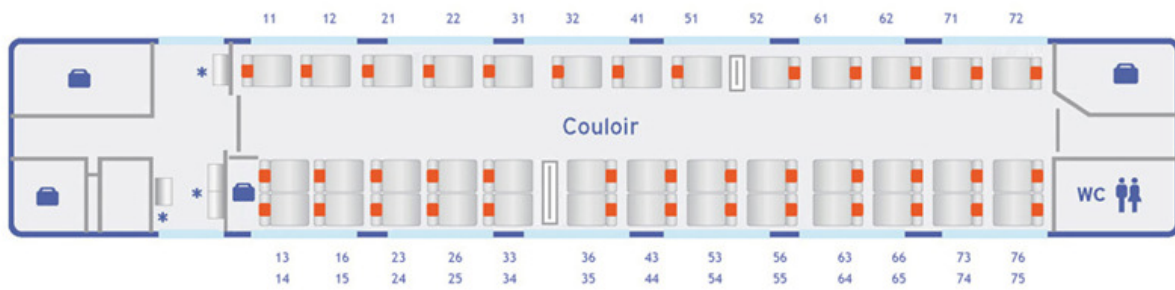

**Coach 1: 31 seats in 1<sup>st</sup> Class and 8 seats in 2<sup>nd</sup> Class**

H: reserved for disabled travellers and companions

**Coach 2: 39 seats in 1<sup>st</sup> Class**

**Coach 3: 39 seats in 1<sup>st</sup> Class**

**Coach 4: Bar-buffet car and 10 seats in 2<sup>nd</sup> Class**

**Coach 5: 52 seats in 2<sup>nd</sup> Class**

**Coach 6: 52 seats in 2<sup>nd</sup> Class**

**Coach 7: 52 seats in 2<sup>nd</sup> Class**

**Coach 8: 60 seats in 2<sup>nd</sup> Class**