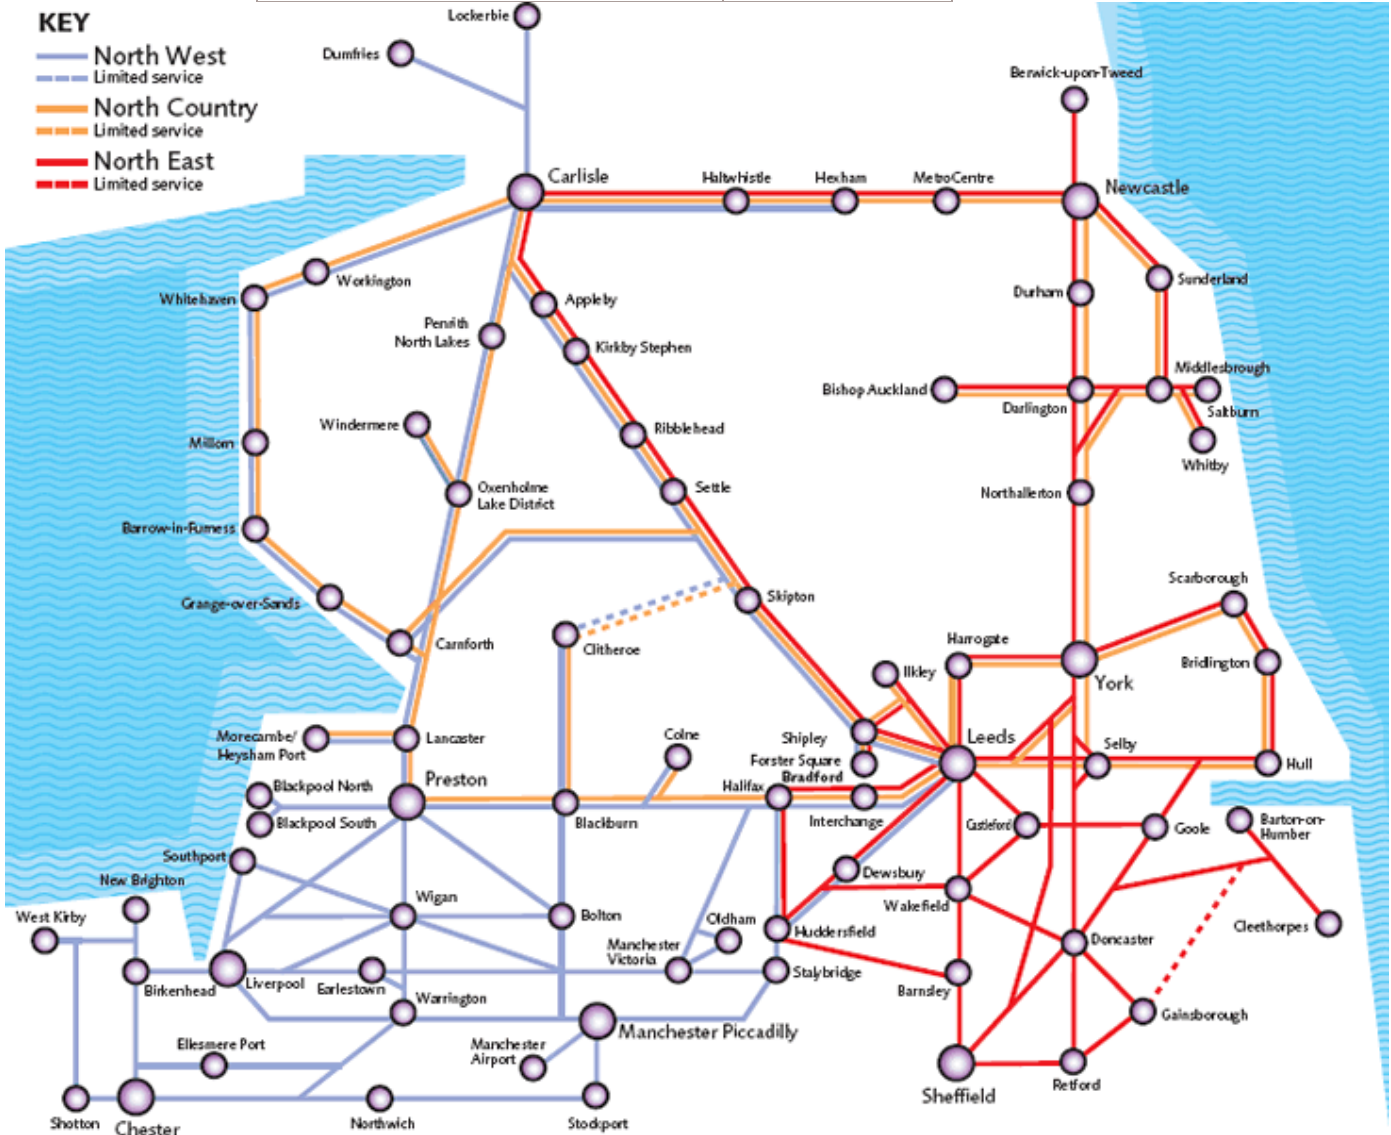

Northern Rail

Northern Rail operates a range of inter-urban, commuter and rural services throughout the North of England.

Route	Best travel time
Newcastle-Saltburn	1h26
York-Blackpool North	2h49

KEY

- North West
- - - Limited service
- North Country
- - - Limited service
- North East
- - - Limited service

Onboard services

- **Standard Class seating only**
 - o Comfortable seats.

Additional information

Seat reservations: there are no reservable seats on Northern trains.

Cycles are carried free of charge at any time and travellers don't need to make reservations.